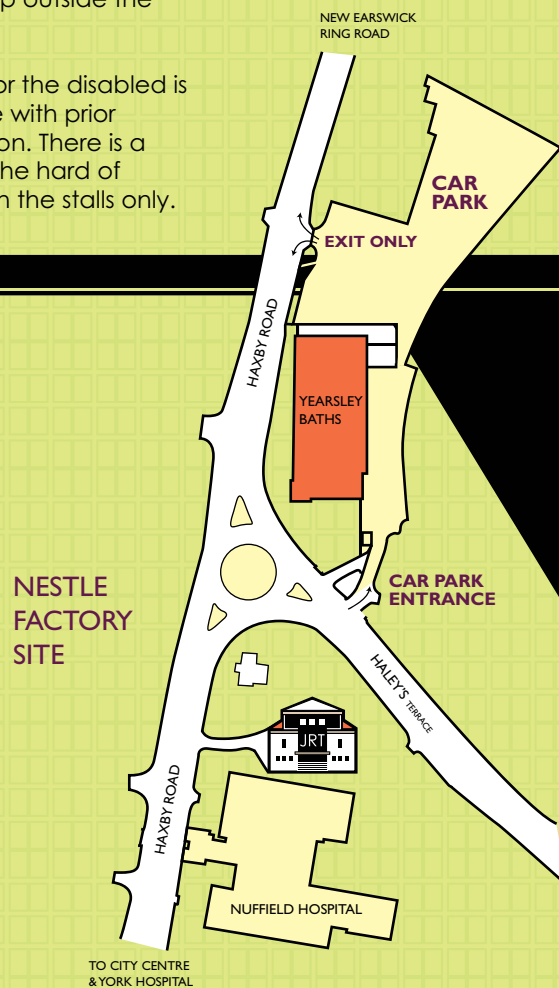

BEV JONES presents
The Northern Musical Theatre Company

in

WEST SIDE STORY

at The Joseph Rowntree Theatre
Haxby Road, York for 2 weeks from
Tuesday 21st July to Saturday 1st August 2009
Evenings 7.30pm
plus 2 Saturday matinees at 2.30pm

Tickets £12.50 • £14.50 • £16.50 plus concessions

Produced and Directed by Bev Jones • Musical Director Bev Jones
Choreographer Christine Aspinall

Based upon a conception of Jerome Robbins.
Book by Arthur Laurents: Music by Leonard Bernstein: Lyrics by Stephen Sondheim
Entire original production directed and choreographed by Jerome Robbins.
Originally produced on Broadway by Robert E. Griffith & Harold Prince
by arrangement with Roger L. Stevens.
This amateur production is presented by arrangement with JOSEF WEINBERGER LTD
on behalf of MUSIC INTERNATIONAL of NEW YORK.

Tickets: Box Office York Theatre Royal 01904 623568
or online at www.yorktheatreroyal.co.uk

HOW TO FIND US

The Joseph Rowntree Theatre is located in Haxby Road, York. There is easy **FREE** car parking close by. The Blue Line No. 1 and Orange Line No. 5 buses stop outside the gates.

The theatre can accept no liability for loss by theft or damage to cars or their contents whilst using the car park.

Access for the disabled is available with prior notification. There is a loop for the hard of hearing in the stalls only.

The Joseph Rowntree Theatre Limited
Registered in England Number 4695301
Registered Office: Haxby Road York YO91 1RT
Registered Charity Number 1098329

The information contained in this leaflet is understood to be correct at the time of going to press. Joseph Rowntree Theatre accept no responsibility for errors or omissions, or for subsequent changes to advertised programmes.