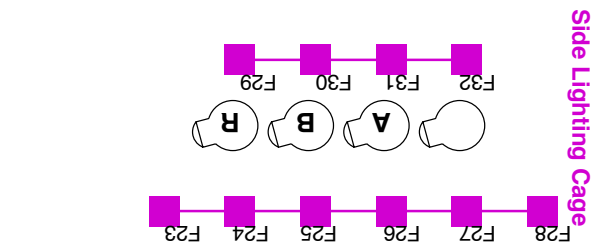

# JRT Lighting Diagram

May 2010

High level socket  
Ground level socket

\$id: lighting-fig 482 2010-05-01 15:49:02Z nigel \$