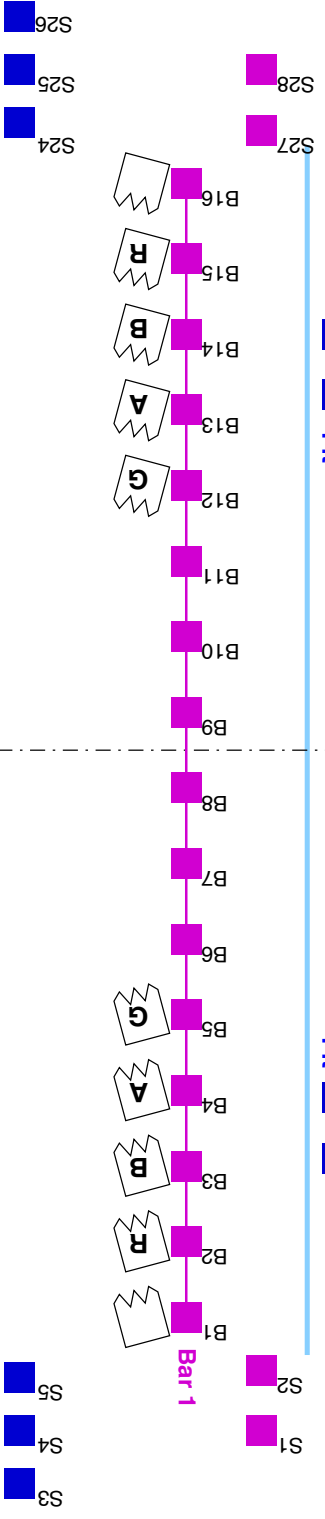

# JRT Lighting Diagram

May 2010

High level socket  
Ground level socket

\$id: lighting-fig 482 2010-05-01 15:49:02Z nigel \$