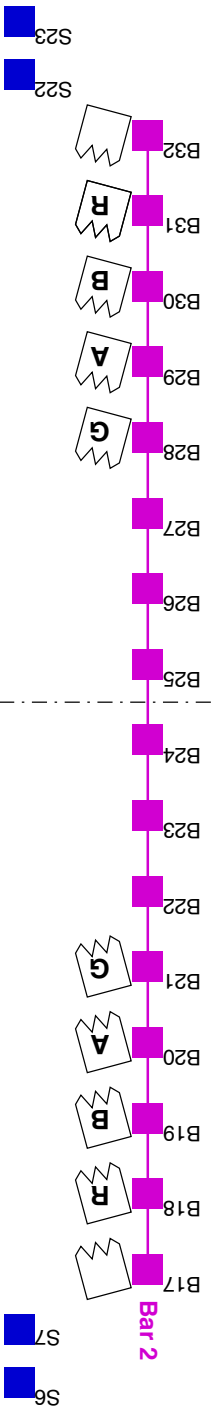

# JRT Lighting Diagram

May 2010

High level socket  
Ground level socket

\$id: lighting-fig 482 2010-05-01 15:49:02Z nigel \$