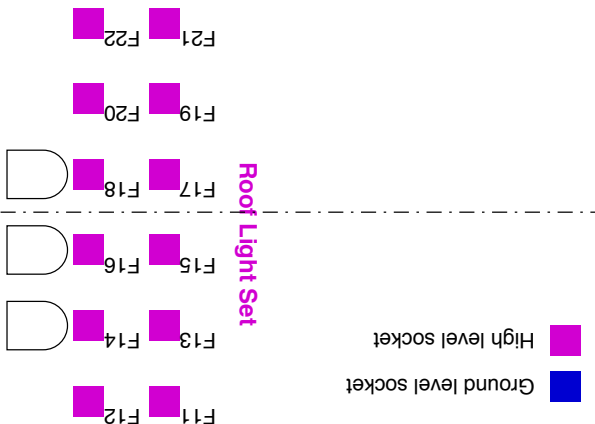

# JRT Lighting Diagram

May 2010

High level socket  
Ground level socket

\$id: lighting-fig 482 2010-05-01 15:49:02Z nigel \$