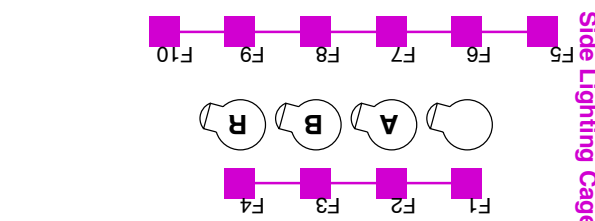

# JRT Lighting Diagram

May 2010

High level socket  
Ground level socket

\$id: lighting-fig 482 2010-05-01 15:49:02Z nigel \$